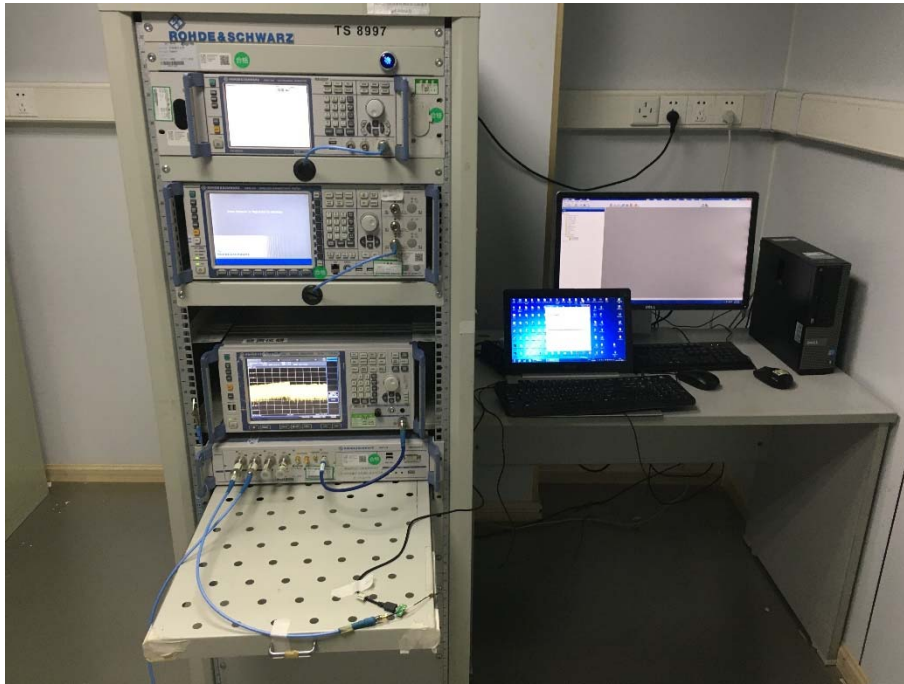

### 1 Radiated Test Photo

30MHz-1GHz

Above 1GHz

Close-up

## 2 Conducted Test Photo

Conducted Test-BT3.0

Conducted Test-BLE

Blocking Test